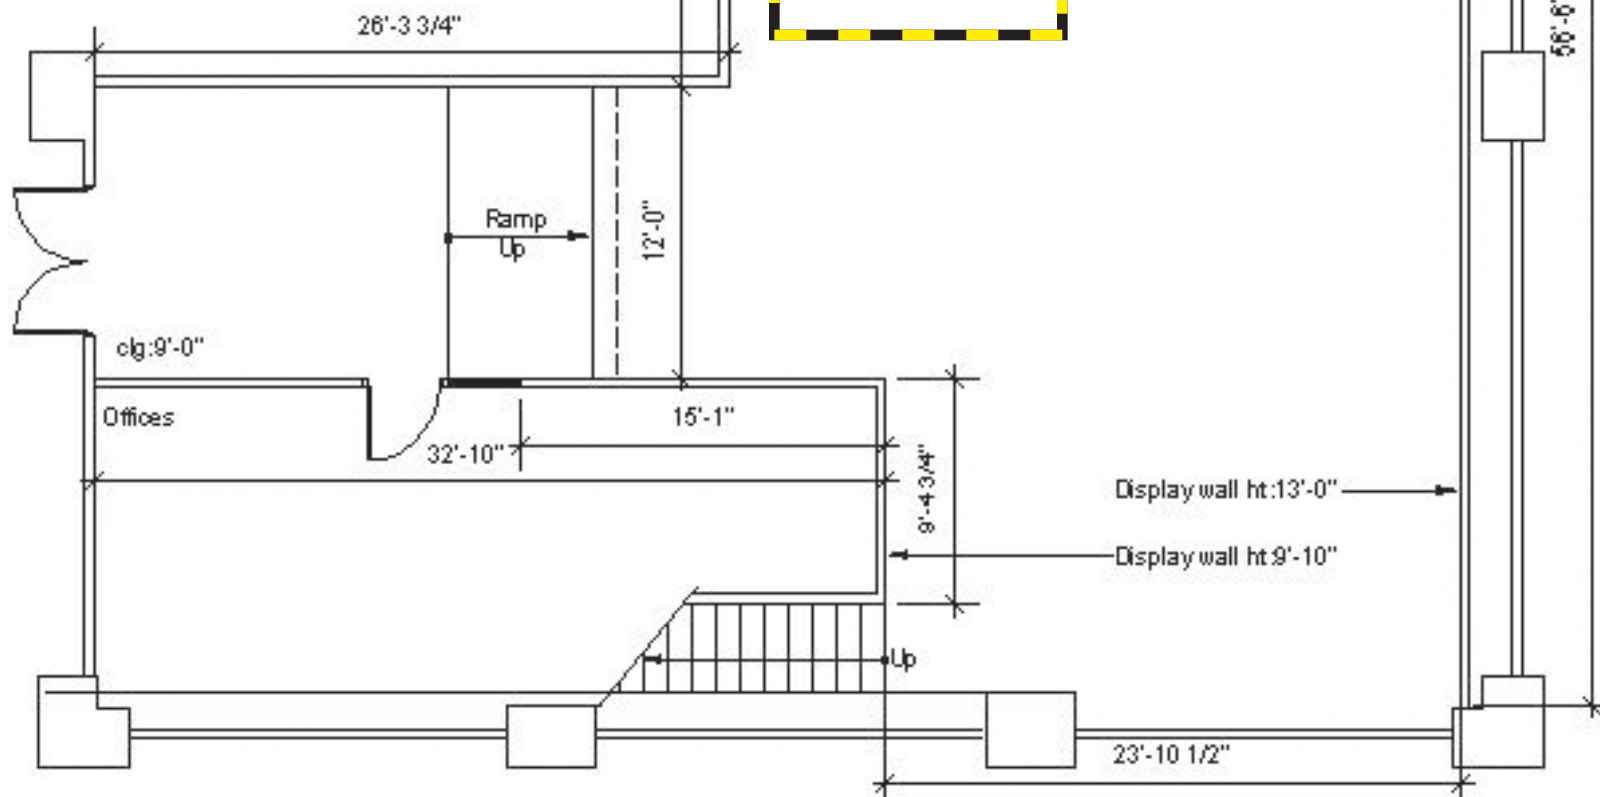

Go West! STORAGE

at Southern Exposure, 401 Alabama Street, San Francisco 94110, t: (415) 863-2141

SPACE SPECIFICATIONS

- 2400 sq.ft. with 28' ceilings
- an additional 16' x 25' mezzanine with 16' ceiling