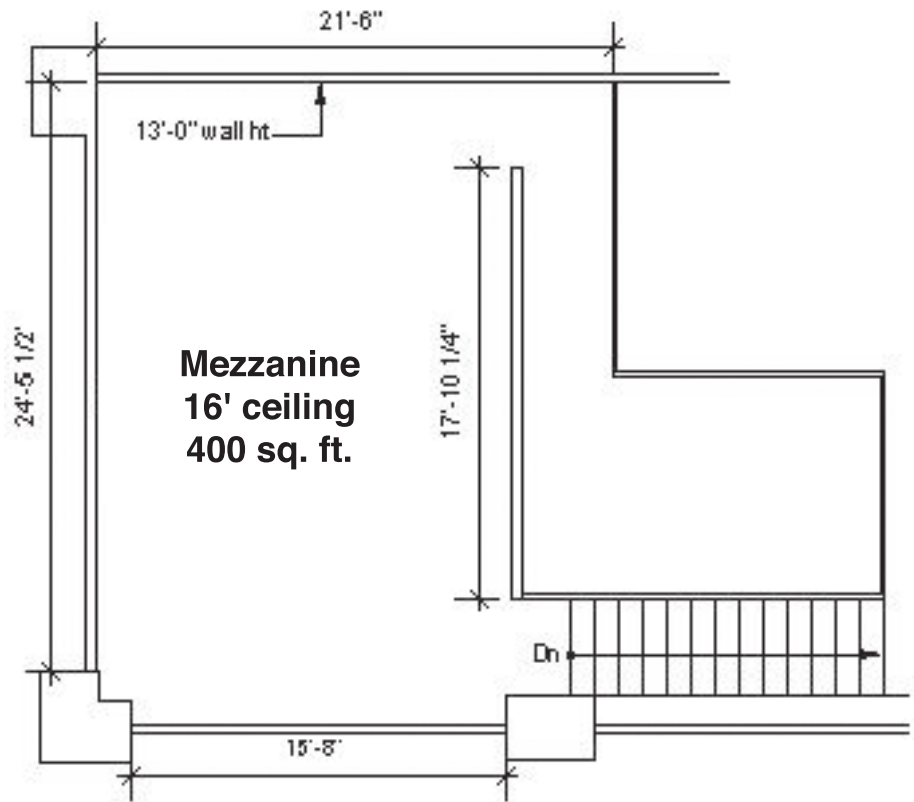

Go West! STORAGE

at Southern Exposure, 401 Alabama Street, San Francisco 94110, t: (415) 863-2141

SPACE SPECIFICATIONS

- 2400 sq.ft. with 28' ceilings
- an additional 16' x 25' mezzanine with 16' ceiling