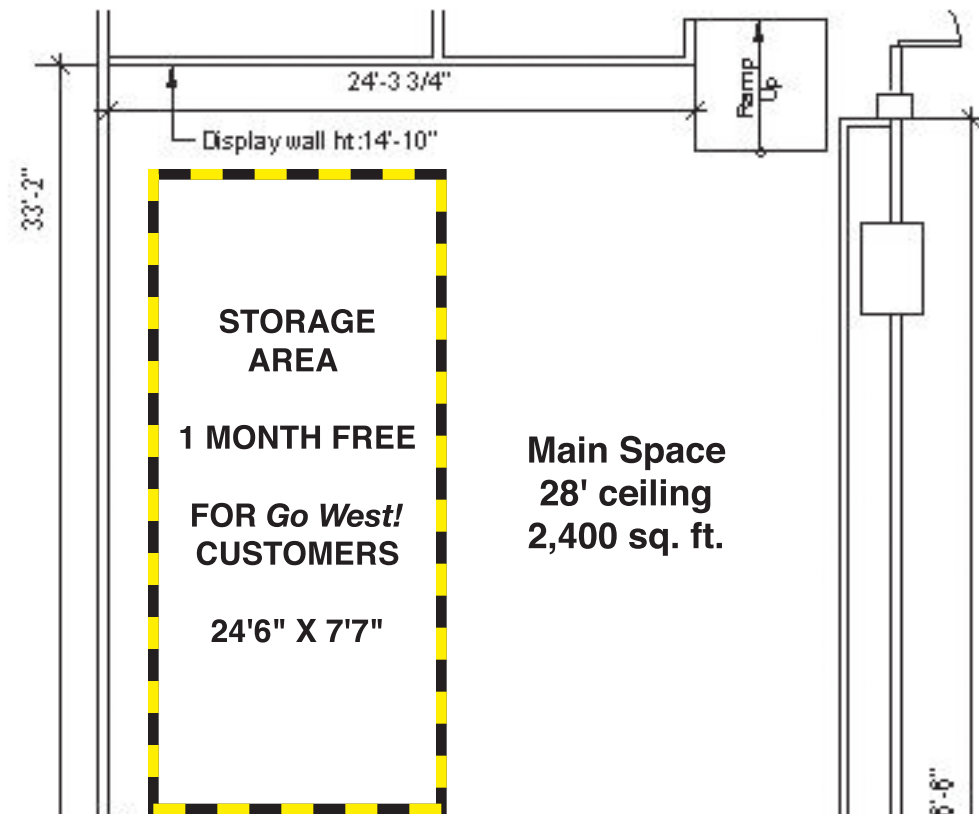

Go West! STORAGE

at Southern Exposure, 401 Alabama Street, San Francisco 94110, t: (415) 863-2141

SPACE SPECIFICATIONS

- 2400 sq.ft. with 28' ceilings
- an additional 16' x 25' mezzanine with 16' ceiling